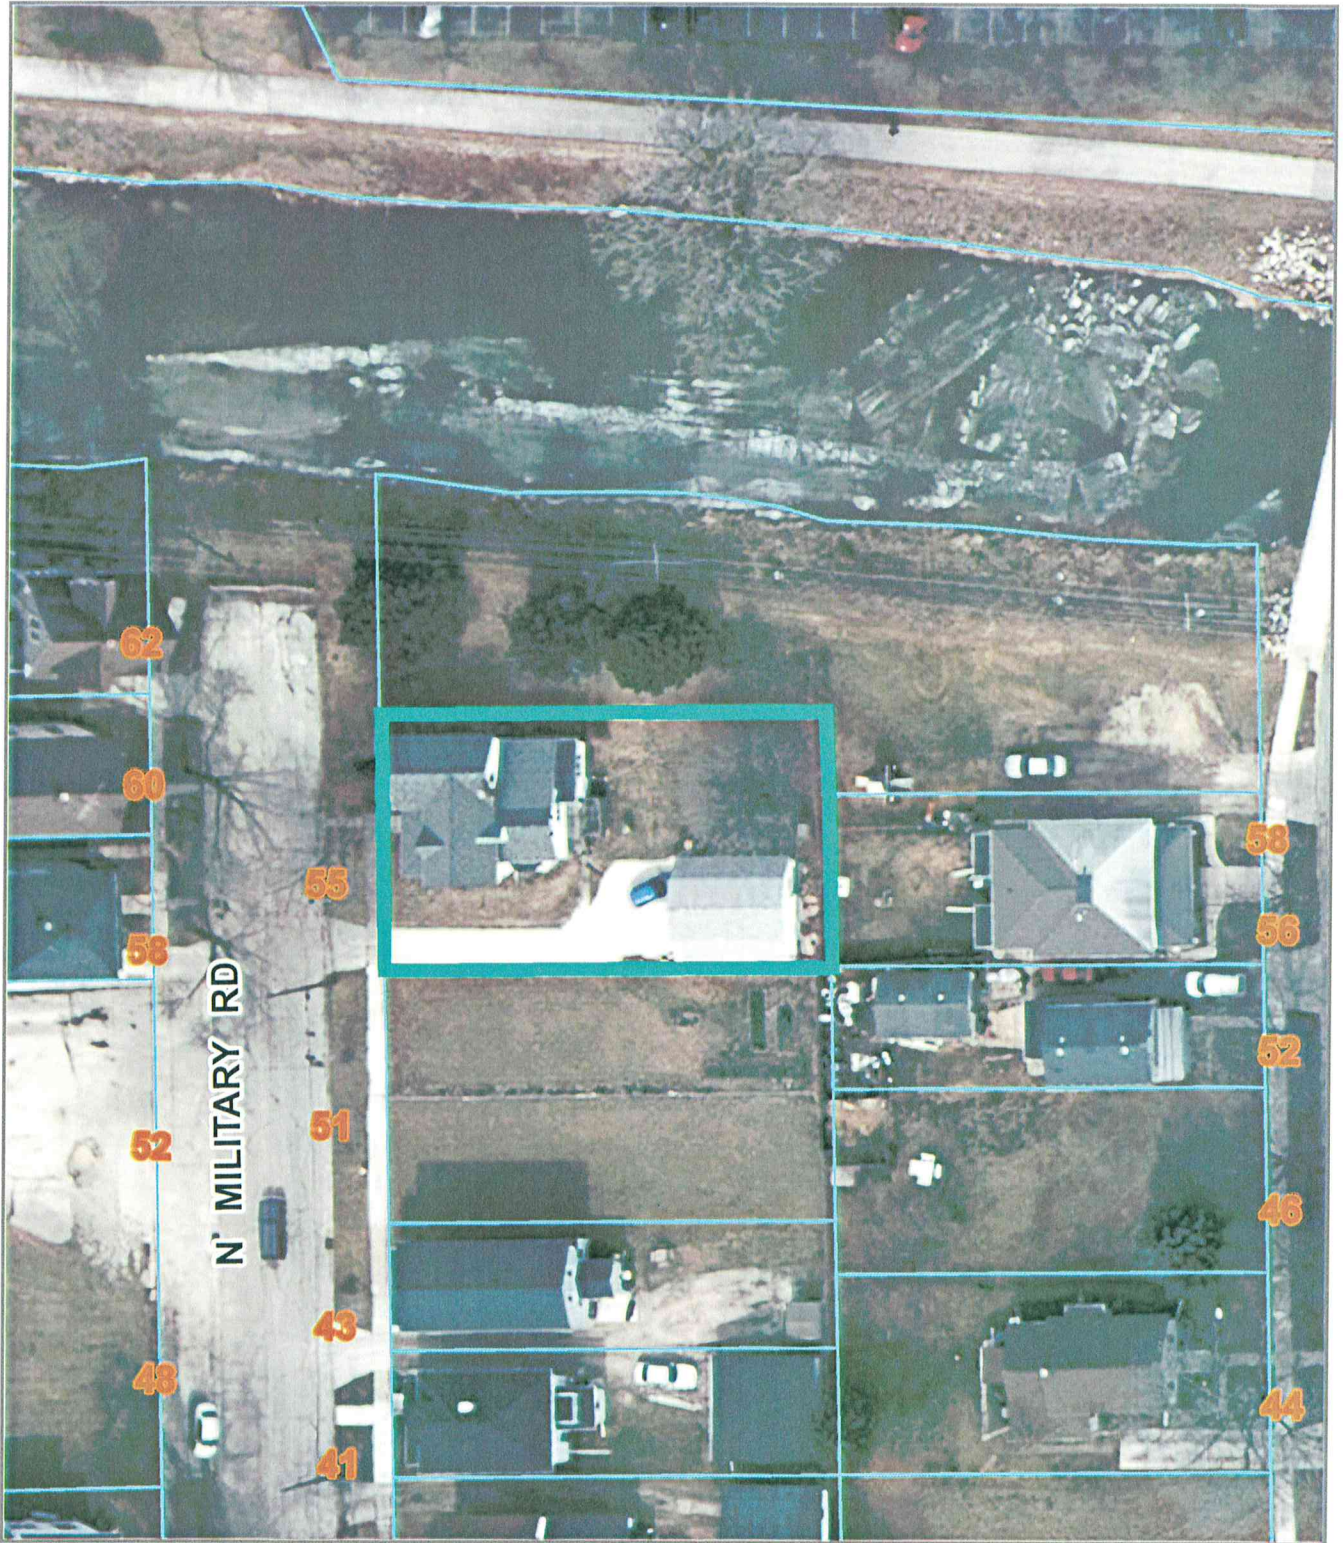

Fond du Lac County, WI

Disclaimer: Map and parcel data are believed to be accurate, but accuracy is not guaranteed. This is not a legal document and should not be substituted for a title search, appraisal, survey, or for zoning verification.

Map Scale
1 inch = 20 feet
7/26/2017

Fond du Lac County, WI

Disclaimer: Map and parcel data are believed to be accurate, but accuracy is not guaranteed. This is not a legal document and should not be substituted for a title search, appraisal, survey, or for zoning verification.

Map Scale
1 inch = 50 feet
7/26/2017