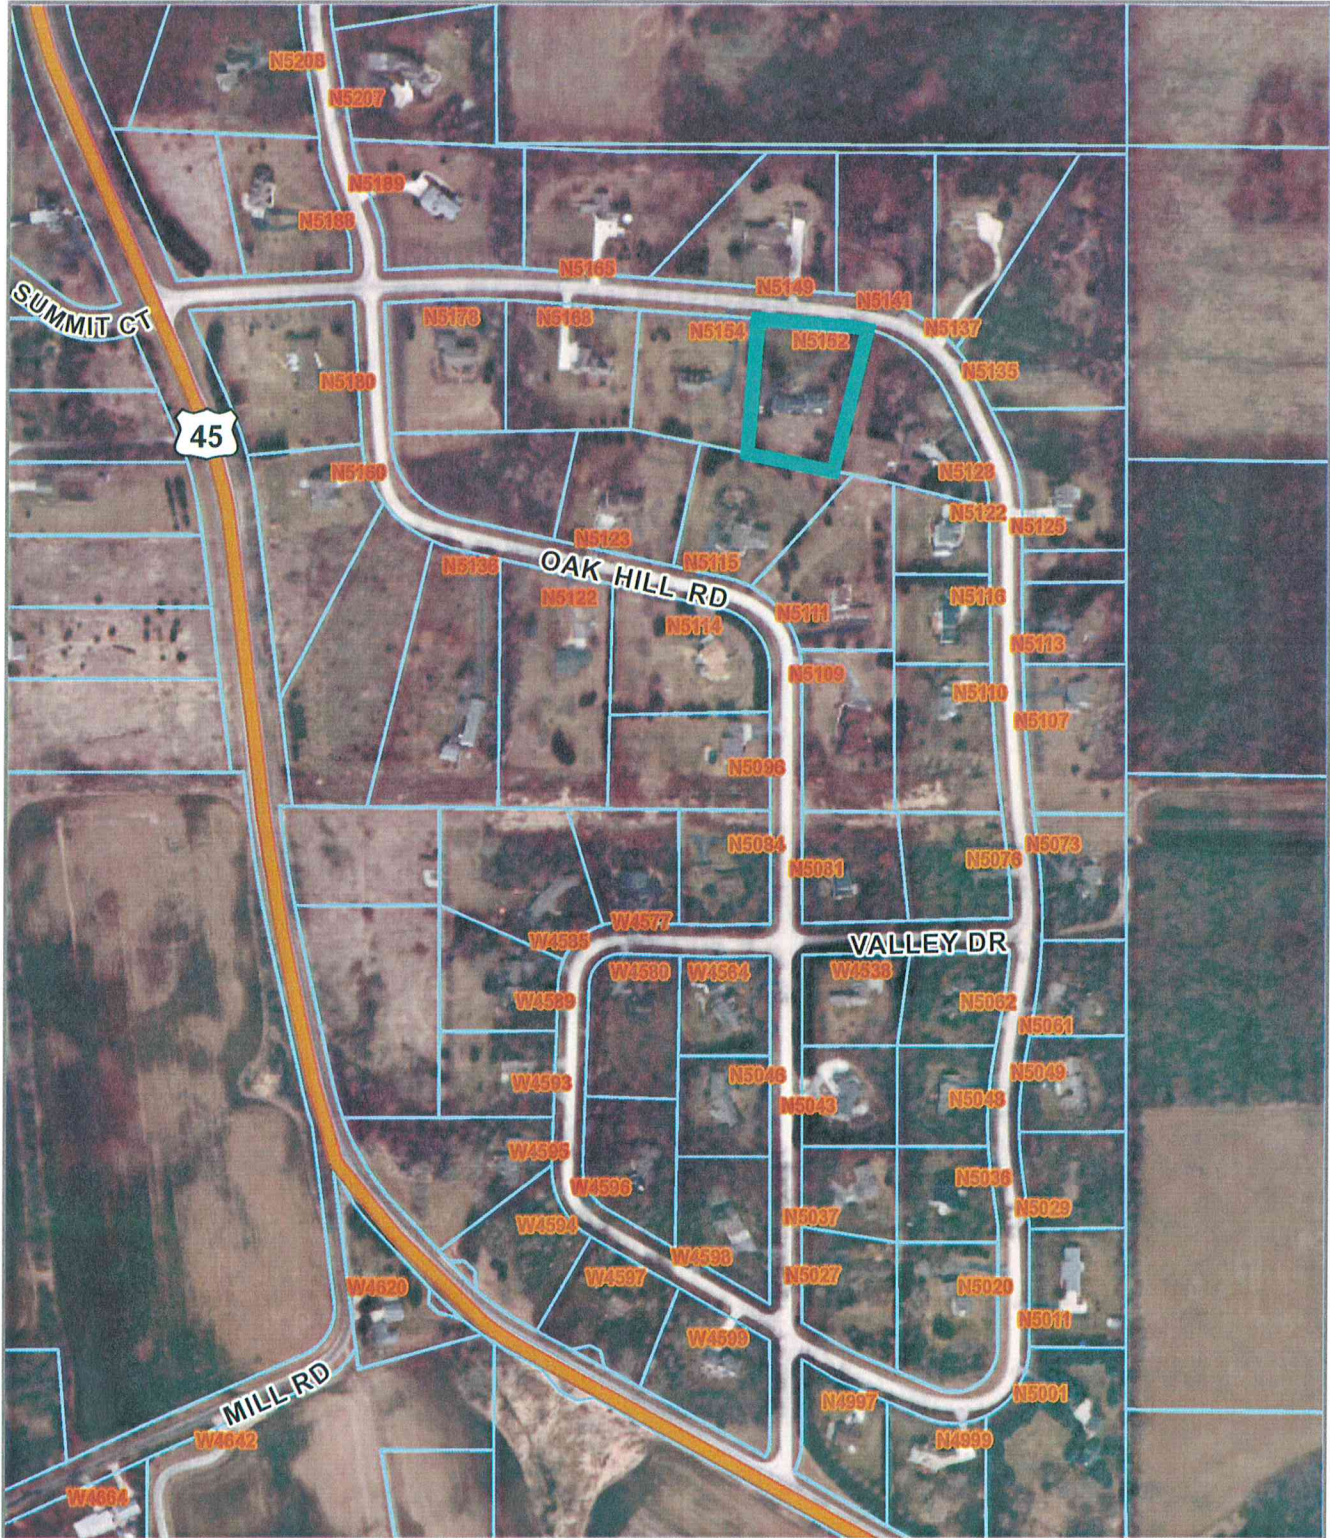

N5152 Summit Drive  
Fond du Lac County, WI

Fond du Lac County, WI

Disclaimer: Map and parcel data are believed to be accurate, but accuracy is not guaranteed. This is not a legal document and should not be substituted for a title search, appraisal, survey, or for zoning verification.

Map Scale  
1 inch = 200 feet  
3/28/2018

Fond du Lac County, WI

Disclaimer: Map and parcel data are believed to be accurate, but accuracy is not guaranteed. This is not a legal document and should not be substituted for a title search, appraisal, survey, or for zoning verification.

Map Scale  
1 inch = 400 feet  
3/28/2018