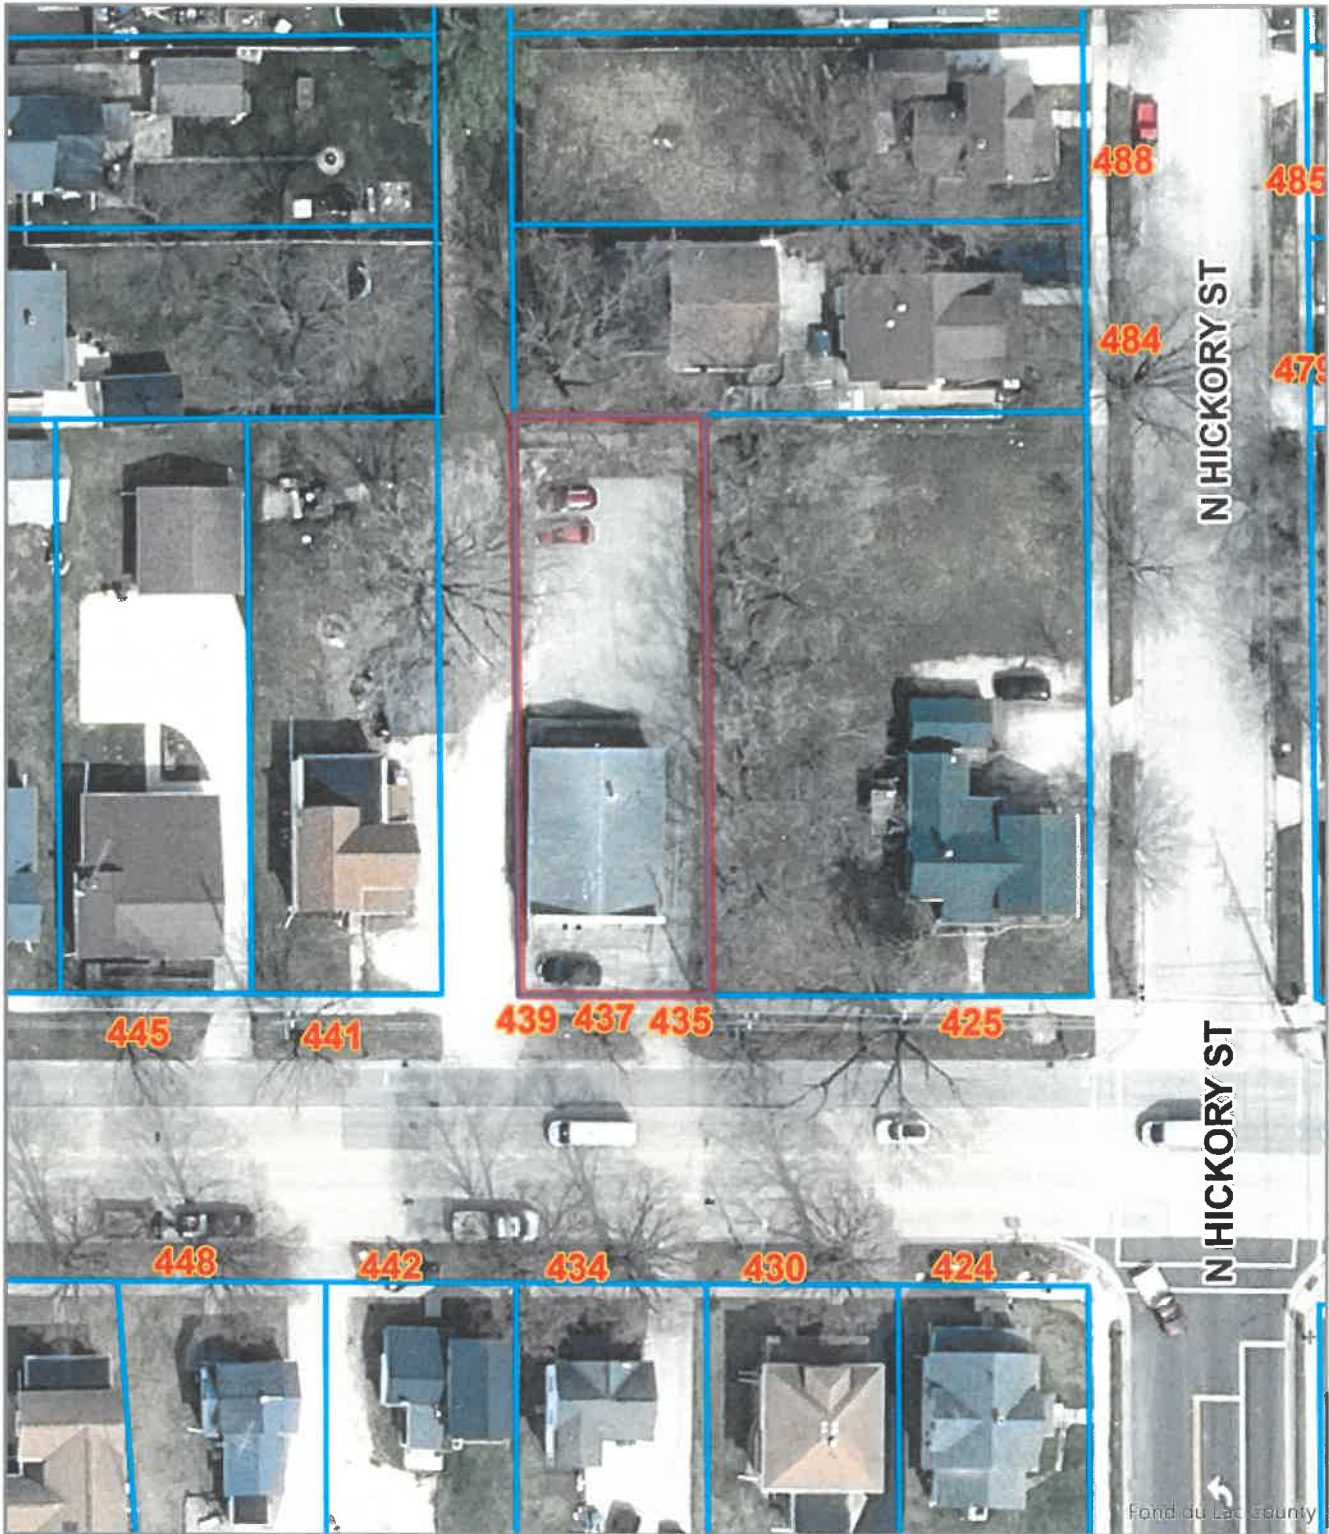

Fond du Lac County, WI

Disclaimer: Map and parcel data are believed to be accurate, but accuracy is not guaranteed. This is not a legal document and should not be substituted for a title search, appraisal, survey, or for zoning verification.

Map Scale
1 inch = 50 feet
3/12/2024