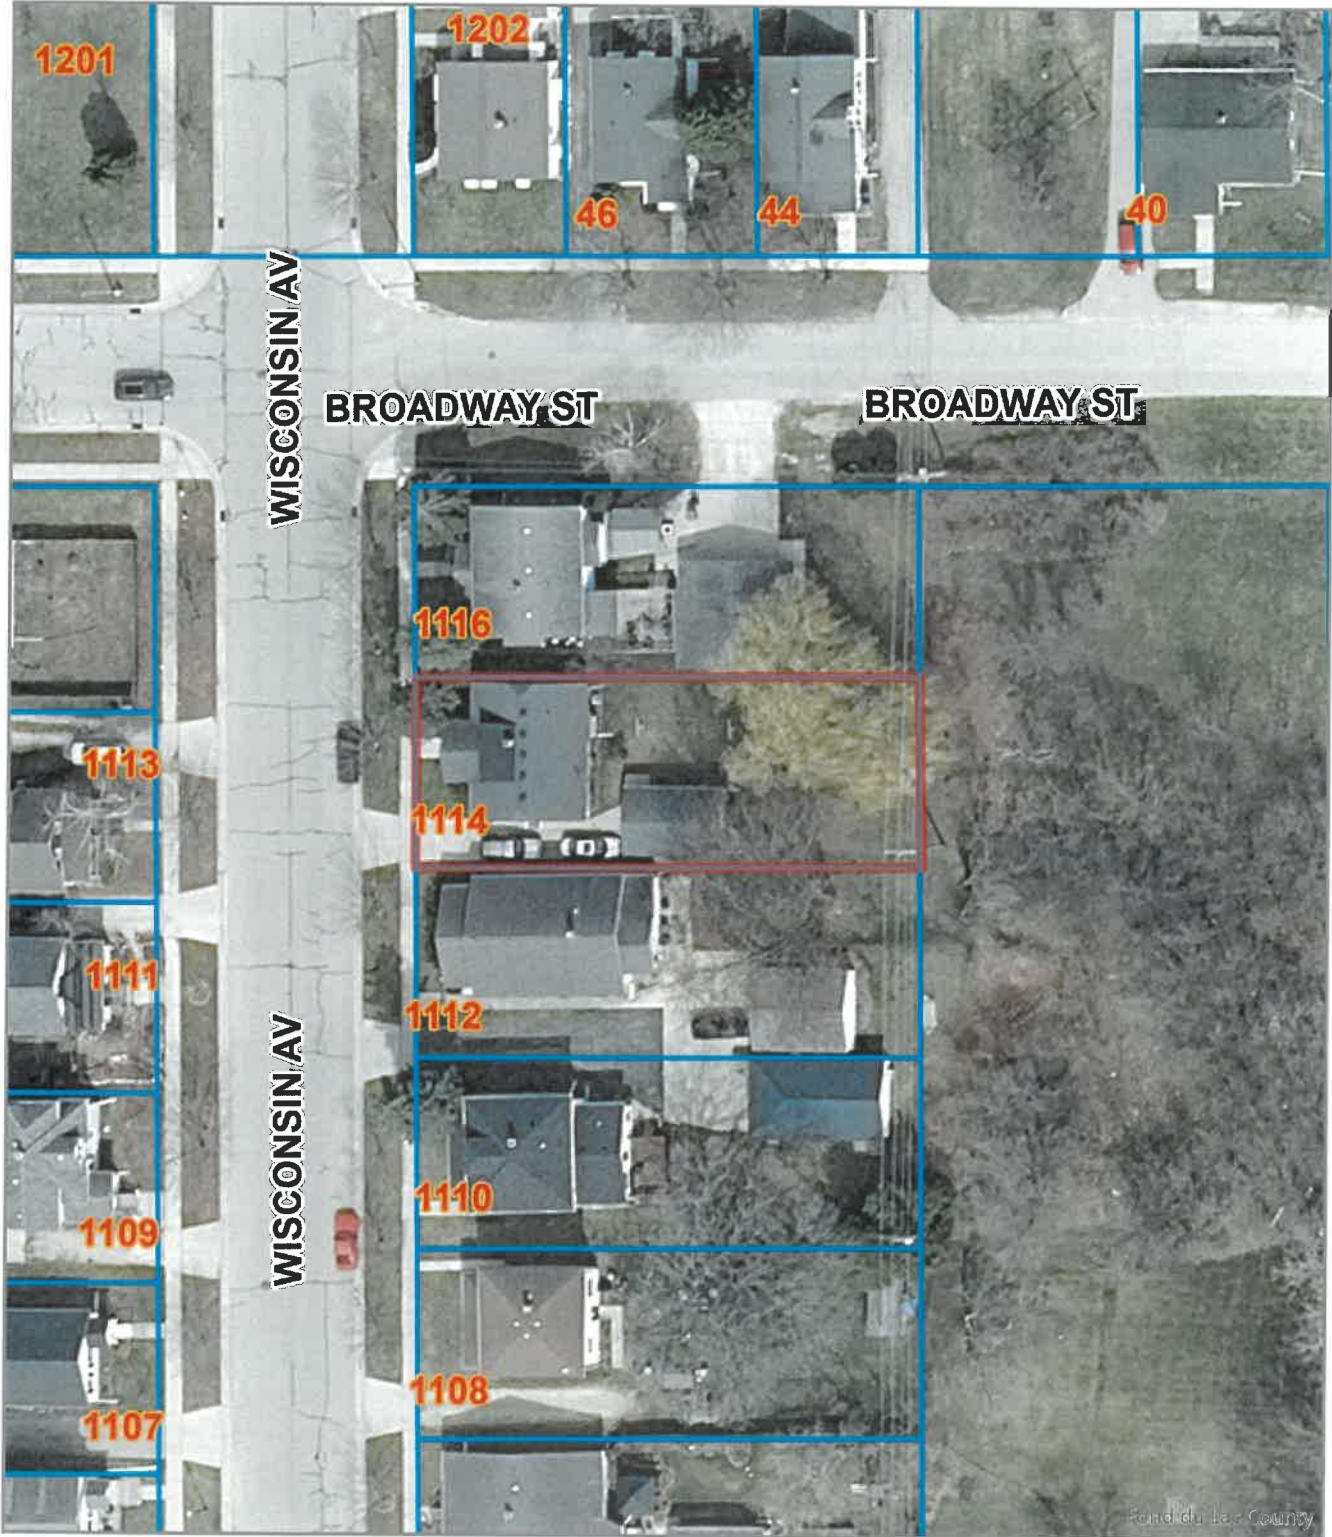

Fond du Lac County, WI

Disclaimer: Map and parcel data are believed to be accurate, but accuracy is not guaranteed. This is not a legal document and should not be substituted for a title search, appraisal, survey, or for zoning verification.

Map Scale
1 inch = 50 feet
 4/2/2024