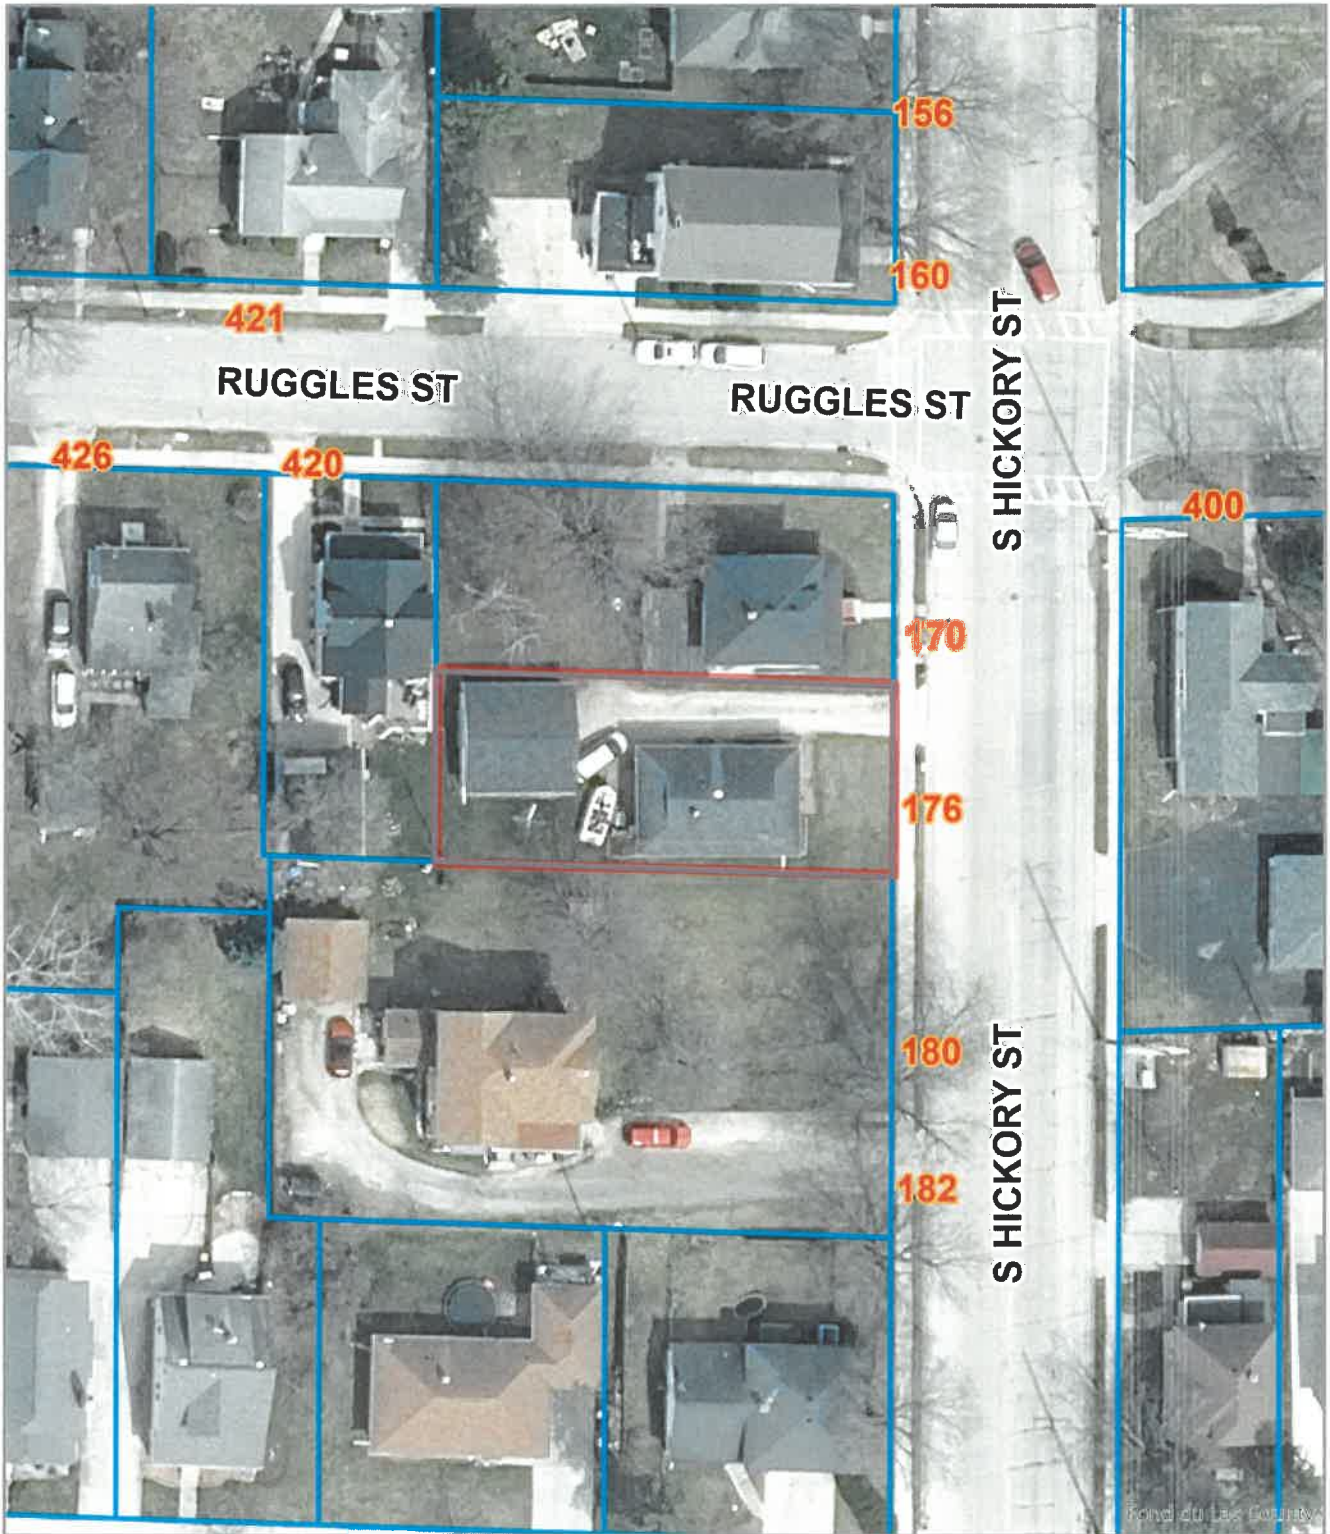

Fond du Lac County, WI

Disclaimer: Map and parcel data are believed to be accurate, but accuracy is not guaranteed. This is not a legal document and should not be substituted for a title search, appraisal, survey, or for zoning verification.

Map Scale
1 inch = 50 feet
 8/14/2024