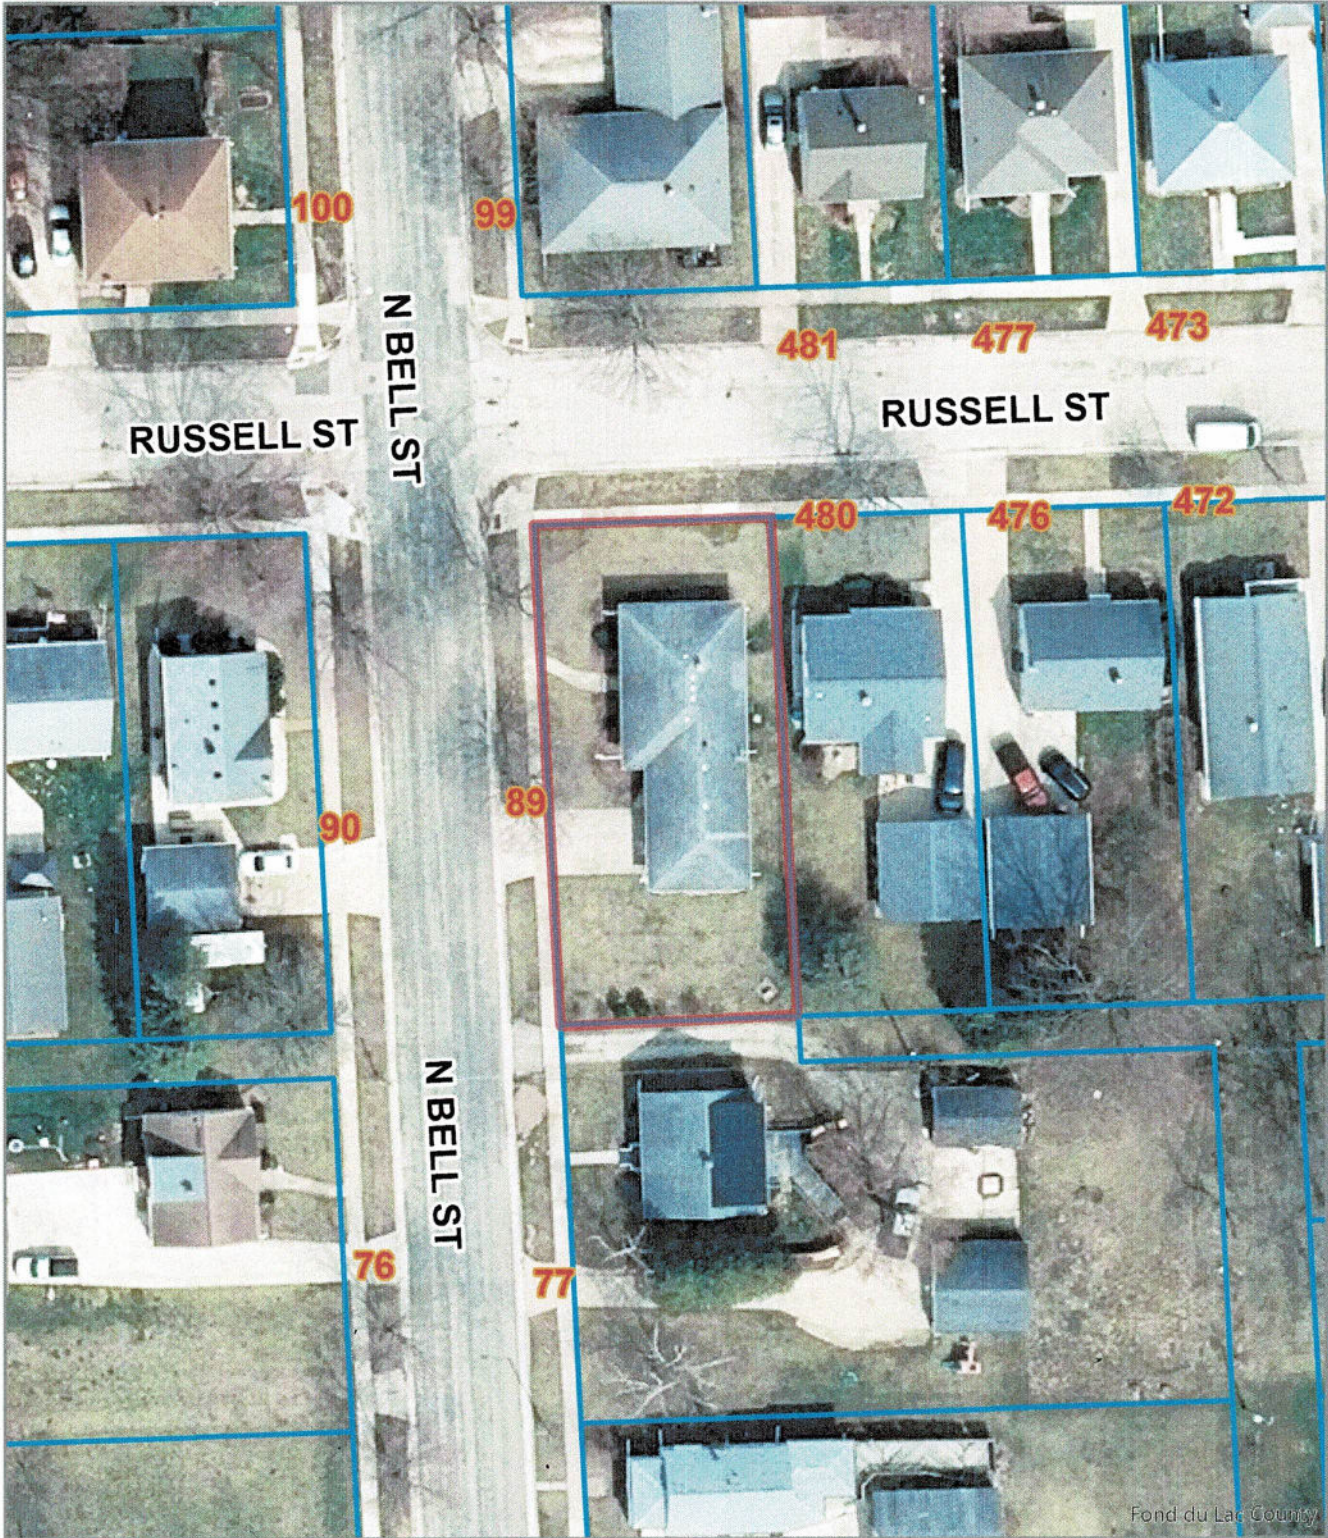

Fond du Lac County, WI

Disclaimer: Map and parcel data are believed to be accurate, but accuracy is not guaranteed. This is not a legal document and should not be substituted for a title search, appraisal, survey, or for zoning verification.

Map Scale
1 inch = 50 feet
 10/10/2024