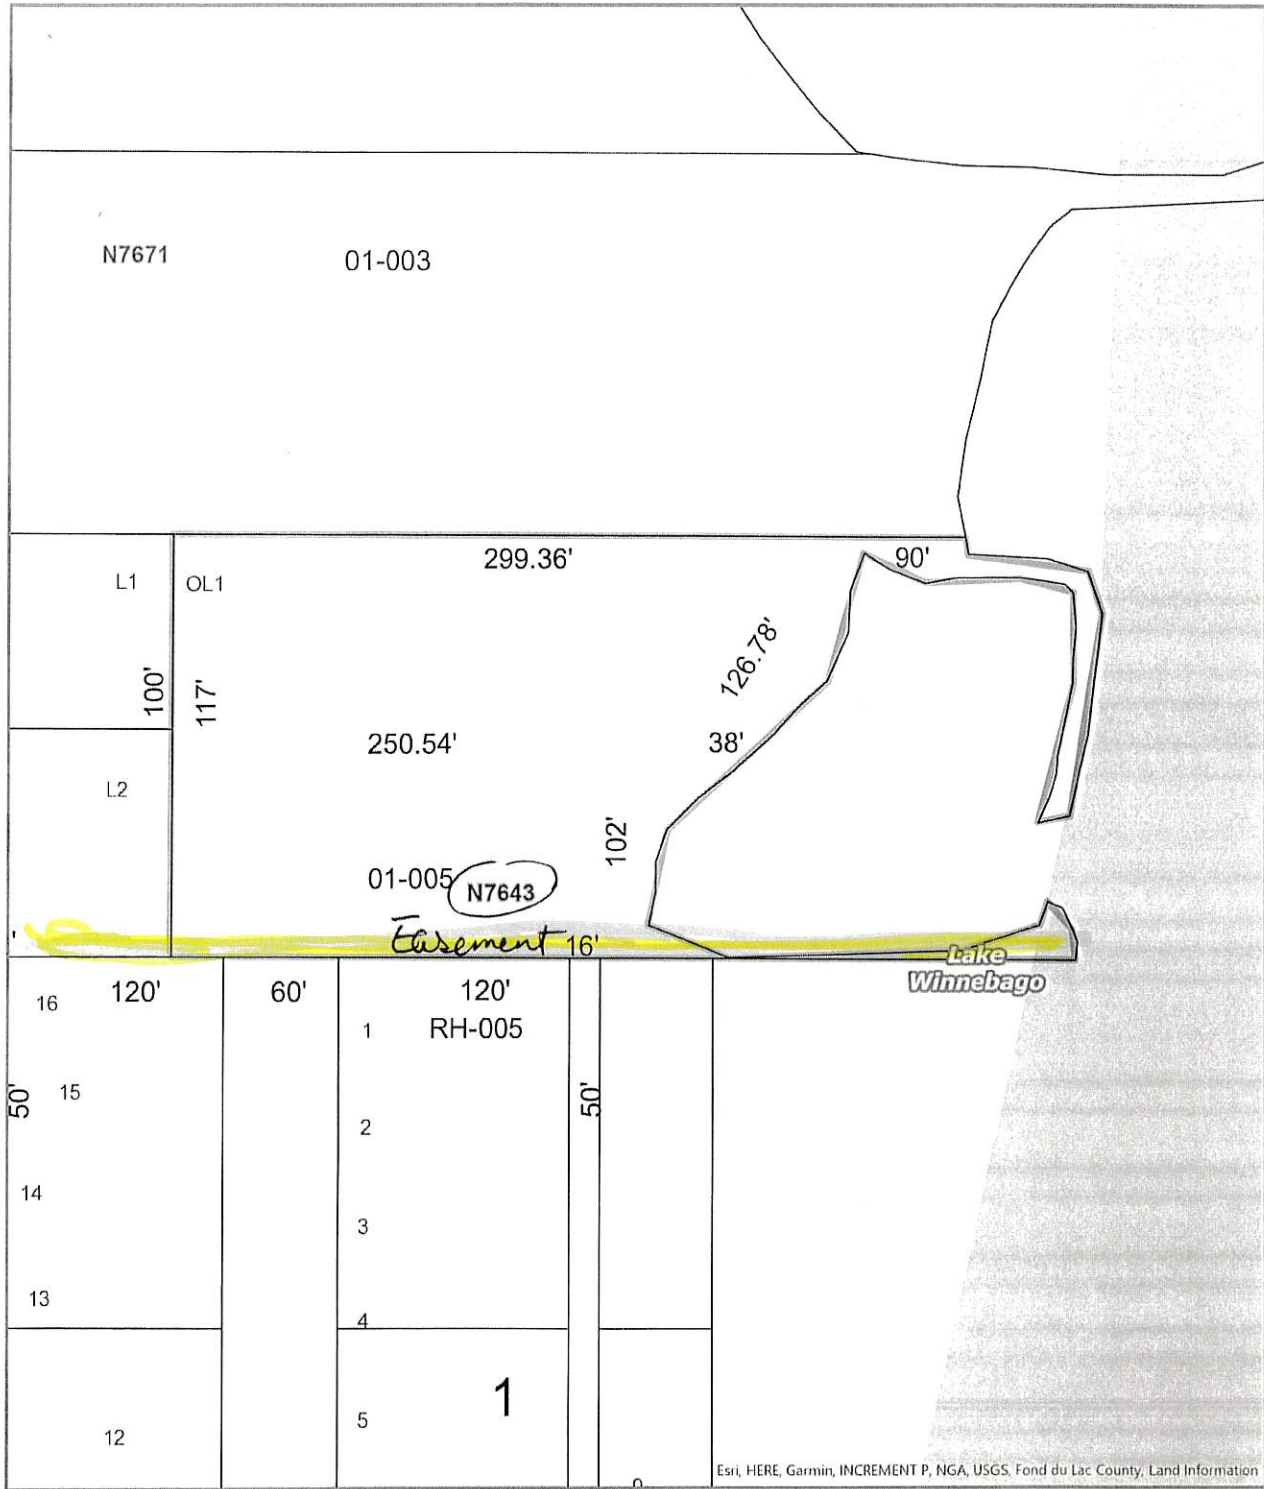

Fond du Lac County, WI

Esri, HERE, Garmin, INCREMENT P, NGA, USGS. Fond du Lac County, Land Information

Disclaimer: Map and parcel data are believed to be accurate, but accuracy is not guaranteed. This is not a legal document and should not be substituted for a title search, appraisal, survey, or for zoning verification.

Map Scale
1 inch = 94 feet
3/7/2025